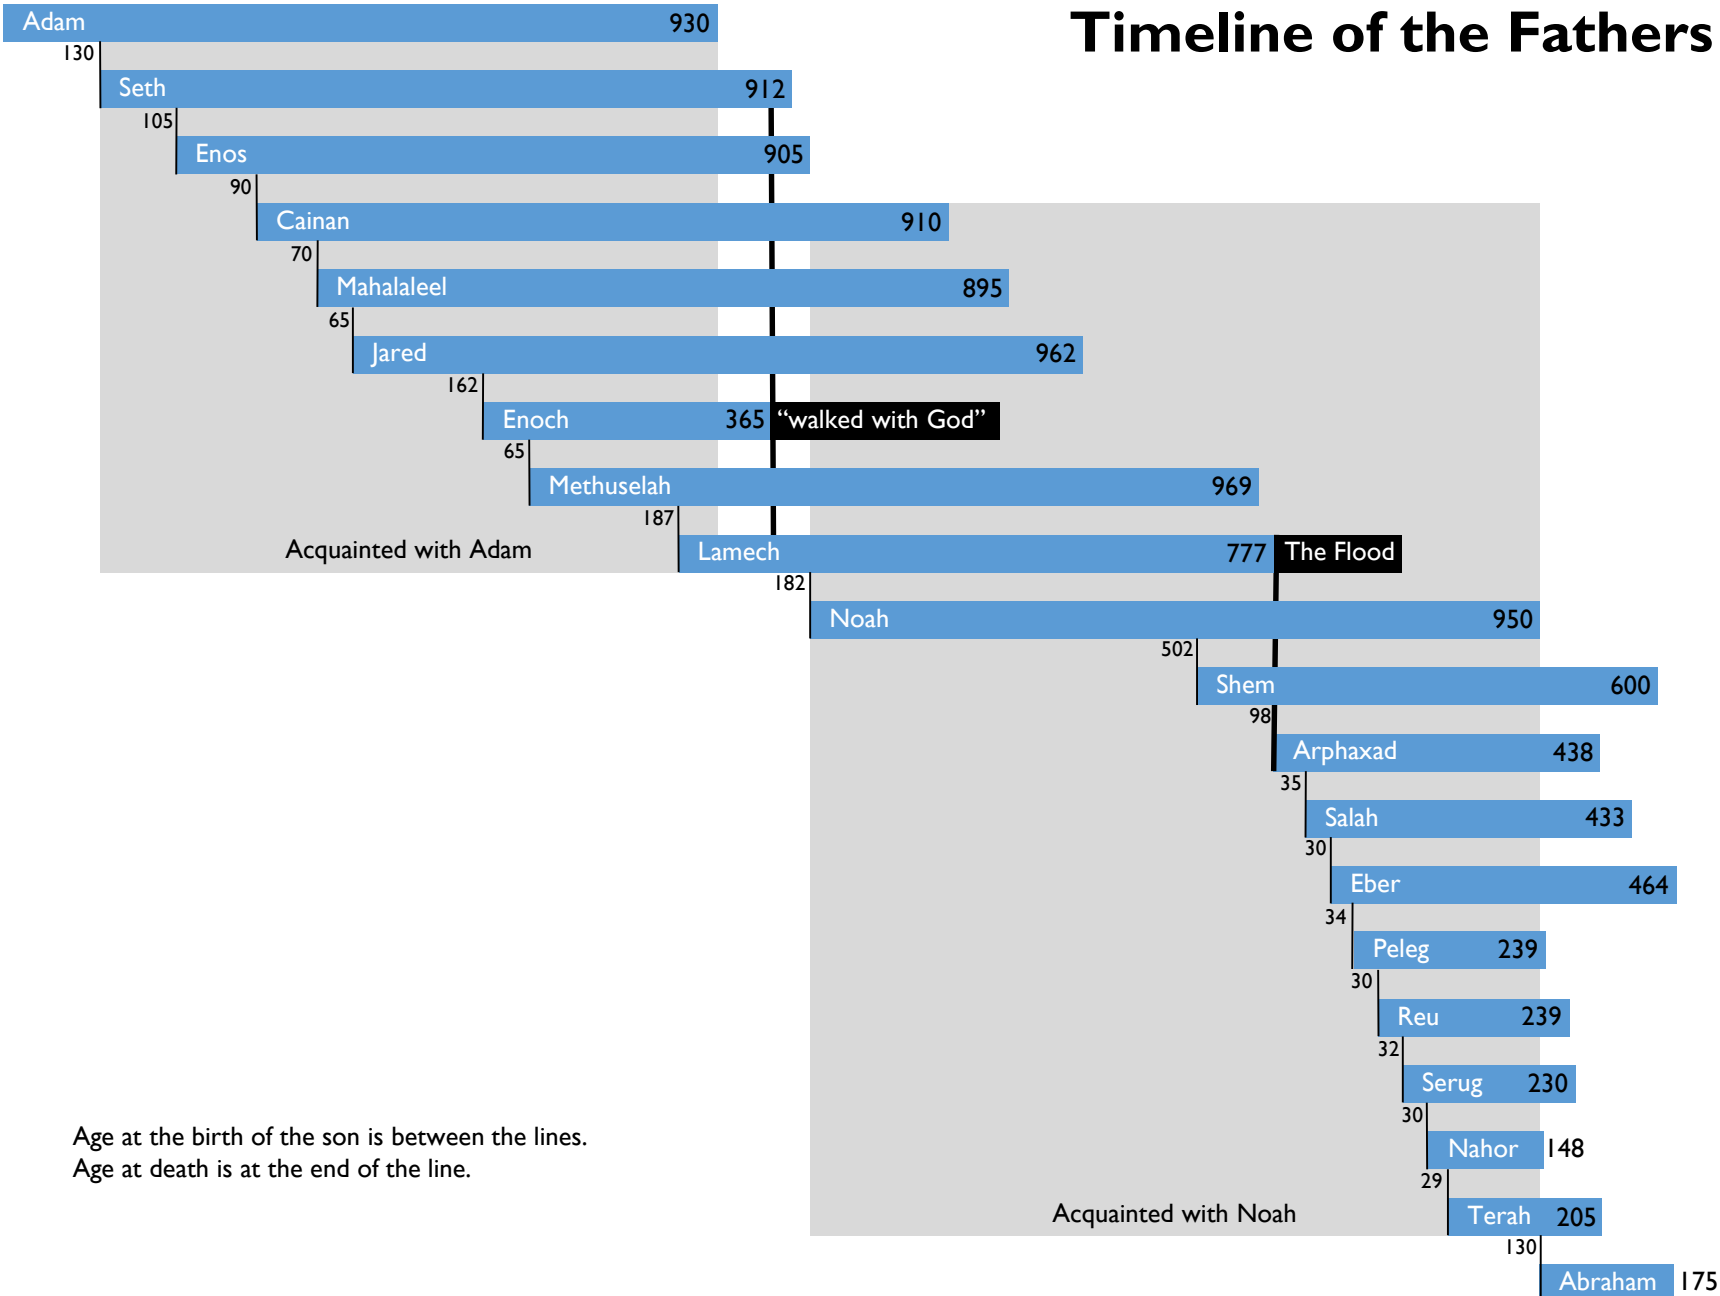

# Timeline of the Fathers

Age at the birth of the son is between the lines.  
 Age at death is at the end of the line.

Acquainted with Noah

# The Descendants of Terah