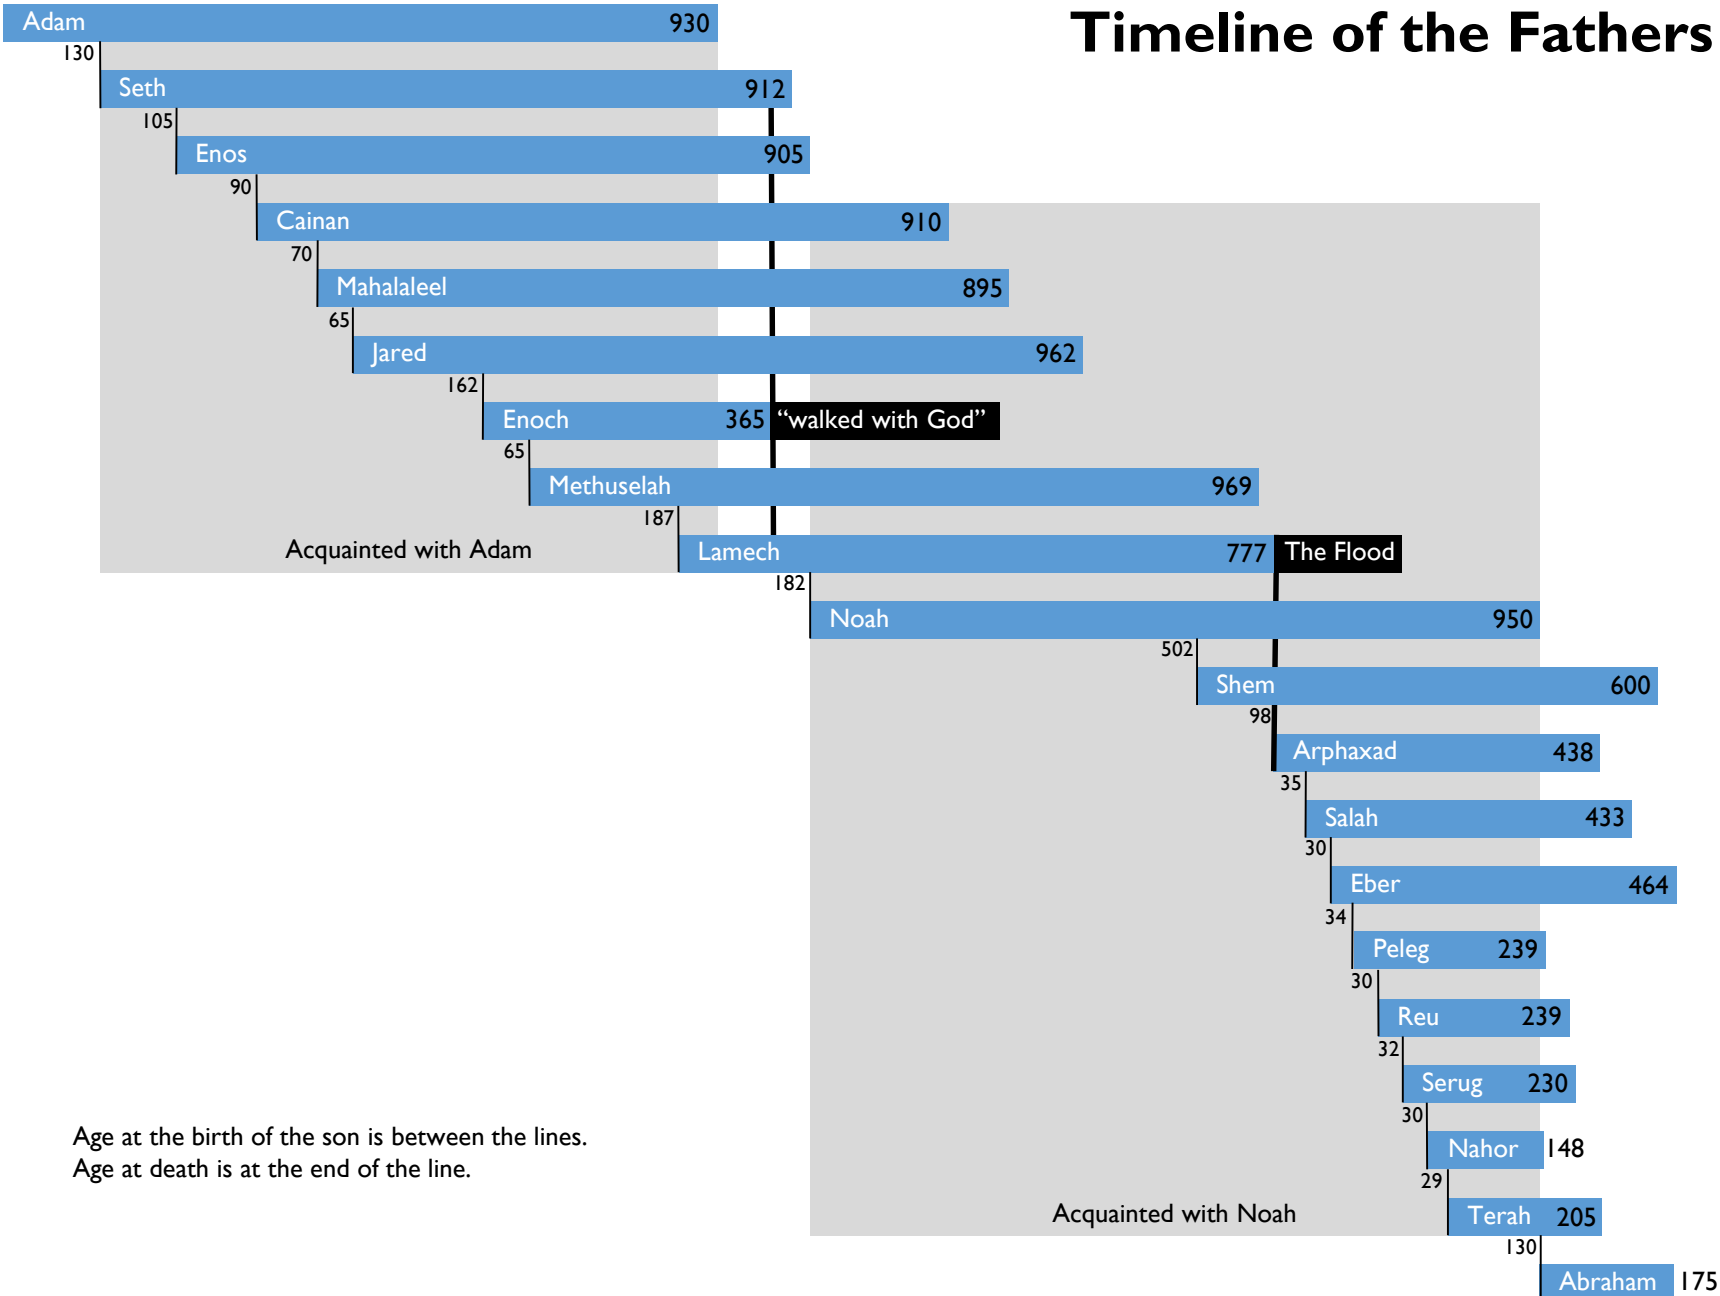

# Timeline of the Fathers

Age at the birth of the son is between the lines.  
 Age at death is at the end of the line.

Acquainted with Noah