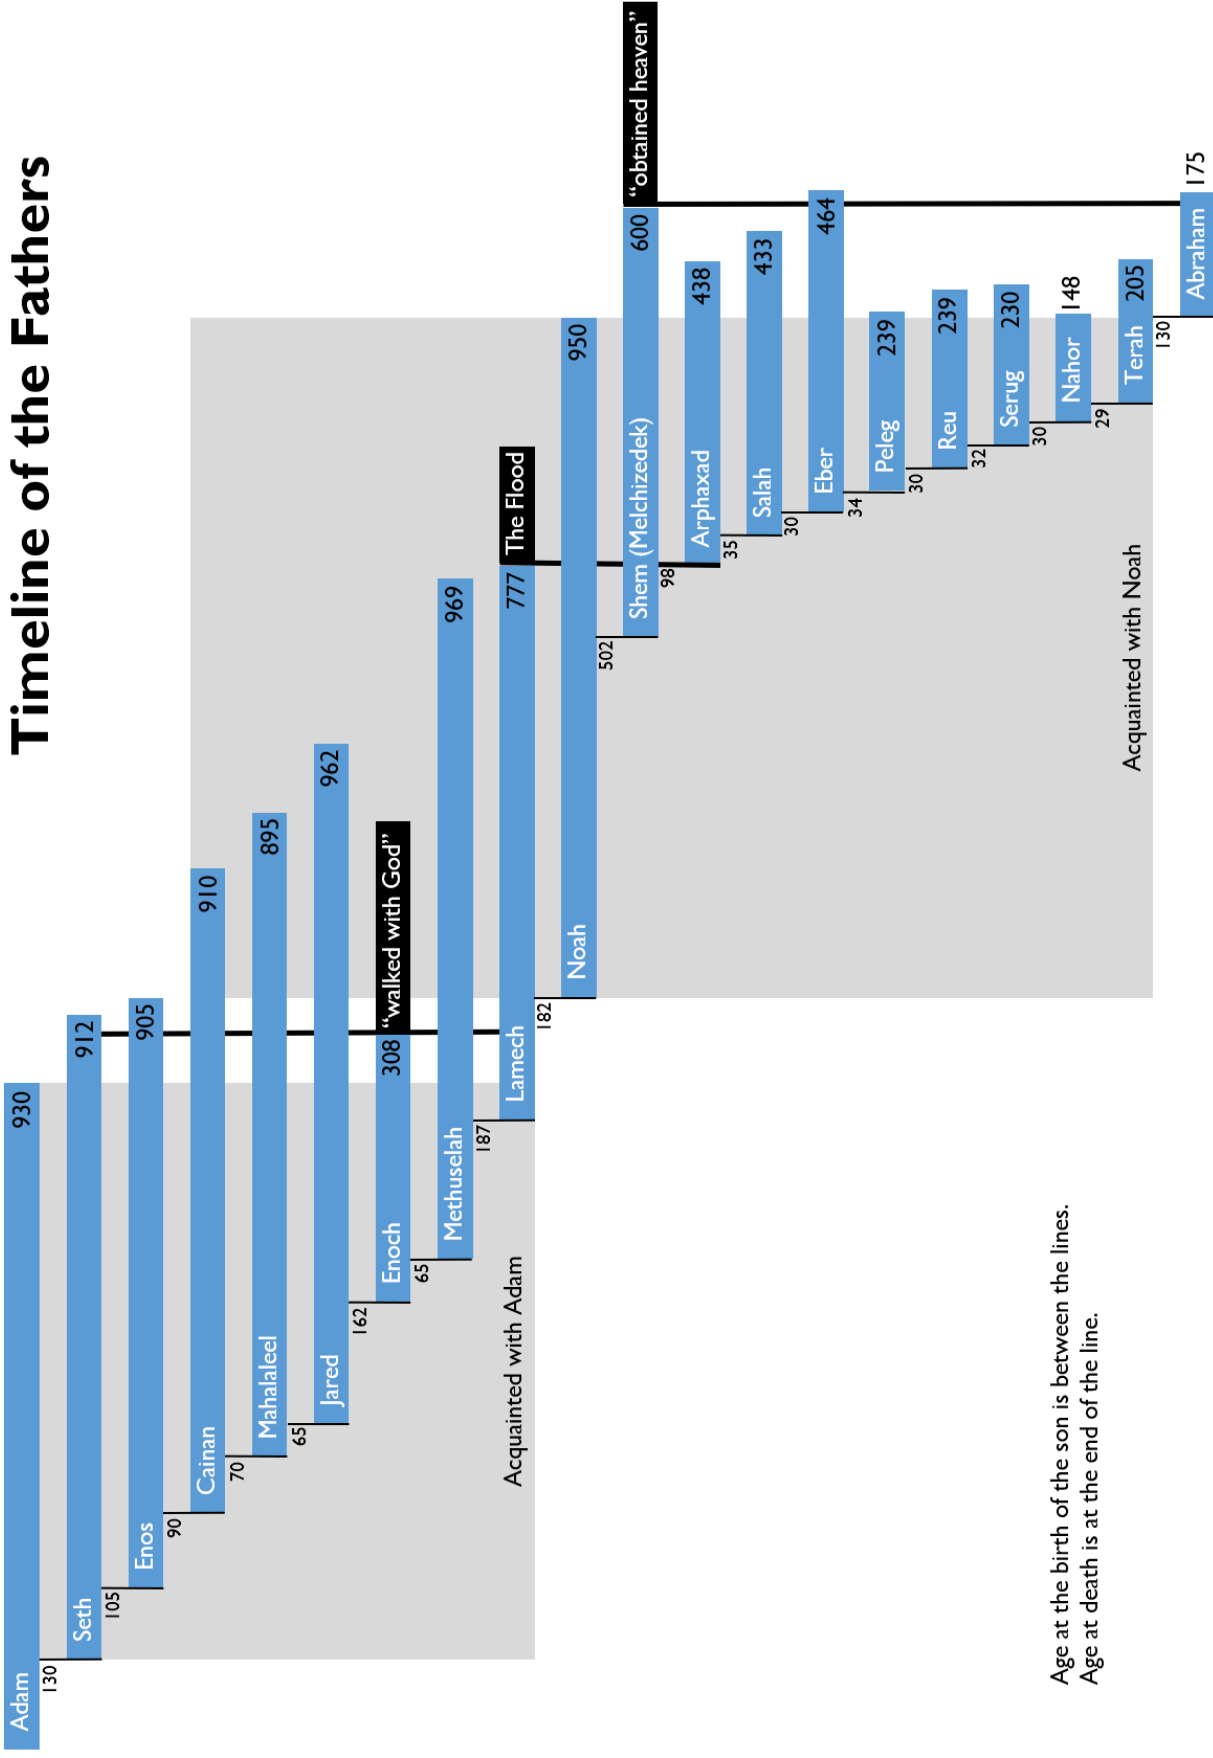

# Timeline of the Fathers

Age at the birth of the son is between the lines.  
 Age at death is at the end of the line.

# The Kings of Judah and Israel